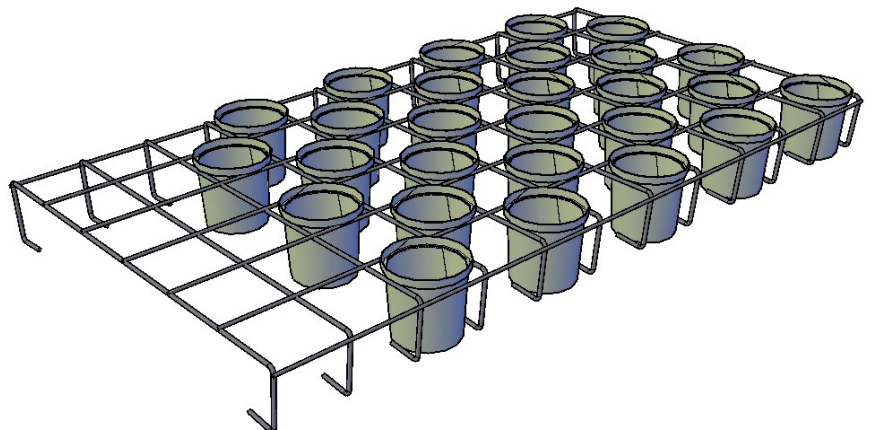

BROCHURE

RACK SOLUTIONS

POT & CONTAINER SUPPORT

P145S

WRF145STD98

OriginalRack $\phi 6/6$ mm ZnAl 7x14
Length: 2096 mm
Width: 1117 mm
Height: 211 mm
Weight: 9,470 kg
Plant distance length: 149 mm
Plant distance width: 149 mm
Plant distance diagonal: 211 mm

P200 SLTL, P200E, P200FK

WRF200SPACE45

V-feetRack $\phi 5/6/7$ mm ZnAl 5x9
Length: 2128 mm
Width: 1152 mm
Height: 181 mm
Weight: 11,050 kg
Plant distance length: 240 mm
Plant distance width: 237 mm
Plant distance diagonal: 337 mm

WRF200STD66

V-feetRack $\phi 6/7$ mm ZnAl 6x11
Length: 2188 mm
Width: 1188 mm
Height: 181 mm
Weight: 11,187 kg
Plant distance length: 396 mm
Plant distance width: 394 mm
Plant distance diagonal: 280 mm