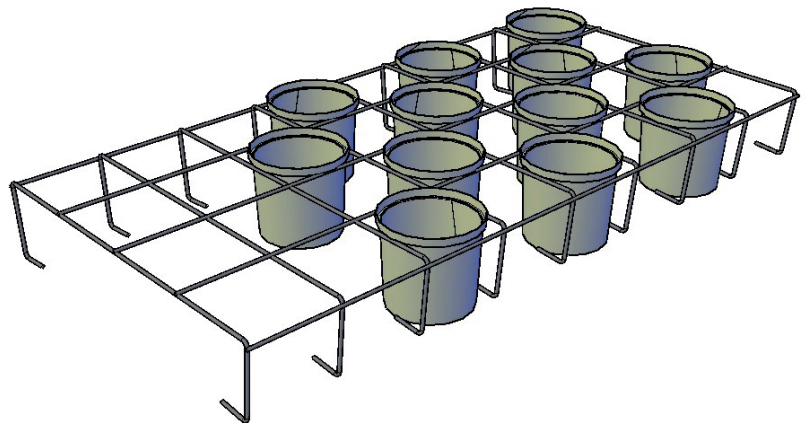

WRF200STD66

V-feetRack $\phi 6/7$ mm ZnAl 6x11
Length: 2188 mm
Width: 1188 mm
Height: 181 mm
Weight: 11,187 kg
Plant distance length: 396 mm
Plant distance width: 394 mm
Plant distance diagonal: 280 mm

WRF250STD32

V-feetRack $\phi 6/7$ mm ZnAl 4x8
Length: 2026 mm
Width: 1010 mm
Height: 220 mm
Weight: 6,894 kg
Plant distance length: 504 mm
Plant distance width: 502 mm
Plant distance diagonal: 356 mm

P300 ST, P300DLX