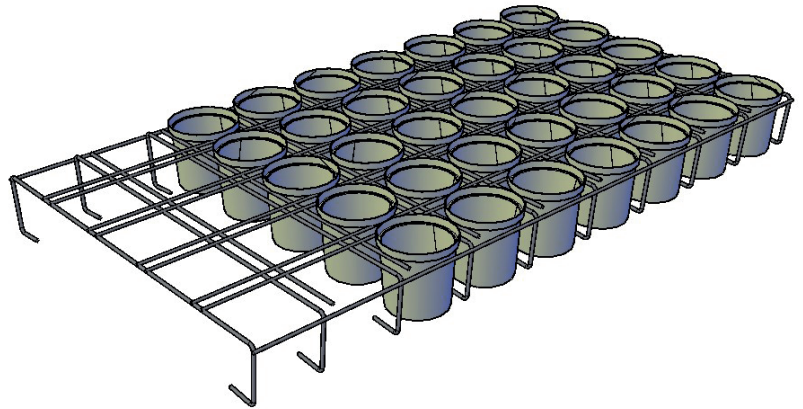

BROCHURE

RACK SOLUTIONS

POT & CONTAINER SUPPORT

P145S

WRF145STD98

OriginalRack $\phi 6/6$ mm ZnAl 7x14
Length: 2096 mm
Width: 1117 mm
Height: 211 mm
Weight: 9,470 kg
Plant distance length: 149 mm
Plant distance width: 149 mm
Plant distance diagonal: 211 mm

P200 SLTL, P200E, P200FK

WRF200SPACE45

V-feetRack $\phi 5/6/7$ mm ZnAl 5x9
Length: 2128 mm
Width: 1152 mm
Height: 181 mm
Weight: 11,050 kg
Plant distance length: 240 mm
Plant distance width: 237 mm
Plant distance diagonal: 337 mm

WRF200STD66

V-feetRack $\phi 6/7$ mm ZnAl 6x11
Length: 2188 mm
Width: 1188 mm
Height: 181 mm
Weight: 11,187 kg
Plant distance length: 396 mm
Plant distance width: 394 mm
Plant distance diagonal: 280 mm

WRF250STD32

V-feetRack $\phi 6/7$ mm ZnAl 4x8
Length: 2026 mm
Width: 1010 mm
Height: 220 mm
Weight: 6,894 kg
Plant distance length: 504 mm
Plant distance width: 502 mm
Plant distance diagonal: 356 mm

P300 ST, P300DLX