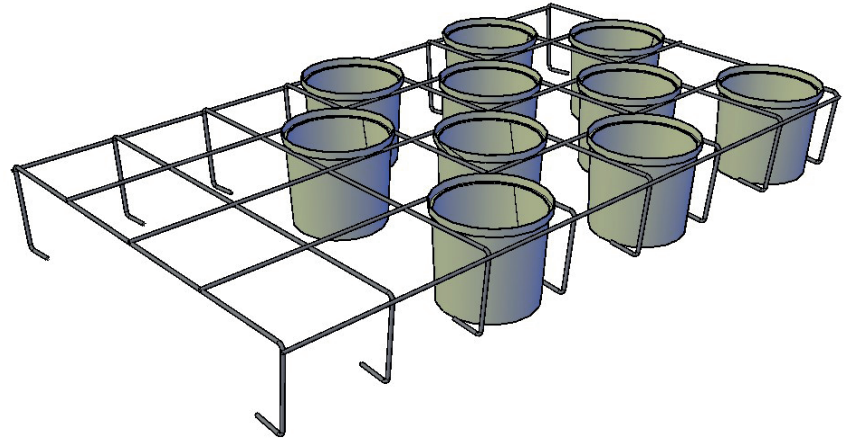

WRF300STD28

V-feetRack ϕ 6/7mm ZnAl 4x7
Length: 2019 mm
Width: 1150 mm
Height: 246 mm
Weight: 6,428 kg
Plant distance length: 574 mm
Plant distance width: 572 mm
Plant distance diagonal: 405 mm