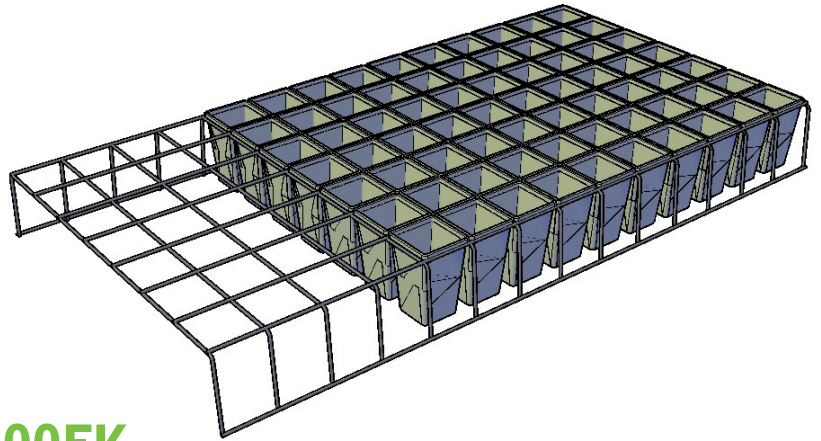

BROCHURE

RACK SOLUTIONS

POT & CONTAINER SUPPORT

P145S

WRF145STD98

OriginalRack $\phi 6/6$ mm ZnAl 7x14
Length: 2096 mm
Width: 1117 mm
Height: 211 mm
Weight: 9,470 kg
Plant distance length: 149 mm
Plant distance width: 149 mm
Plant distance diagonal: 211 mm

P200 SLTL, P200E, P200FK

WRF200SPACE45

V-feetRack $\phi 5/6/7$ mm ZnAl 5x9
Length: 2128 mm
Width: 1152 mm
Height: 181 mm
Weight: 11,050 kg
Plant distance length: 240 mm
Plant distance width: 237 mm
Plant distance diagonal: 337 mm

WRF200STD66

V-feetRack $\phi 6/7$ mm ZnAl 6x11
Length: 2188 mm
Width: 1188 mm
Height: 181 mm
Weight: 11,187 kg
Plant distance length: 396 mm
Plant distance width: 394 mm
Plant distance diagonal: 280 mm

WRF250STD32

V-feetRack $\phi 6/7$ mm ZnAl 4x8
Length: 2026 mm
Width: 1010 mm
Height: 220 mm
Weight: 6,894 kg
Plant distance length: 504 mm
Plant distance width: 502 mm
Plant distance diagonal: 356 mm

P300 ST, P300DLX