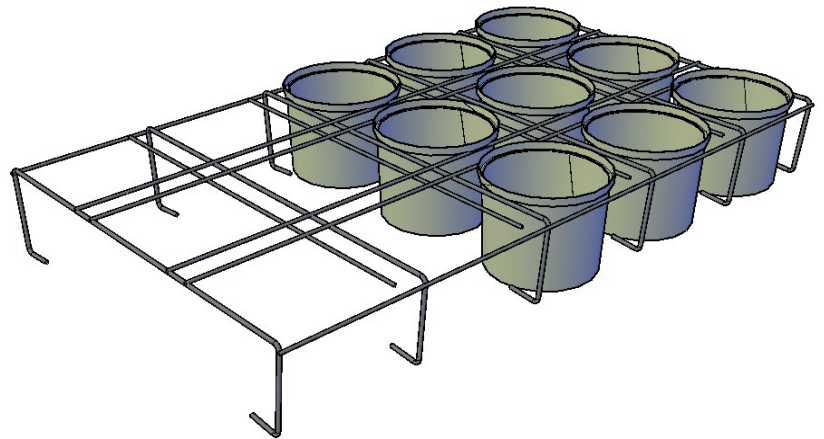

P330SL, P330SLX

WRF330SPACE15

V-feetRack ϕ 6/8/6mm ZnAl 3x5
Length: 1901 mm
Width: 1109 mm
Height: 245 mm
Weight: 7,720 kg
Plant distance length: 392 mm
Plant distance width: 391 mm
Plant distance diagonal: 554 mm