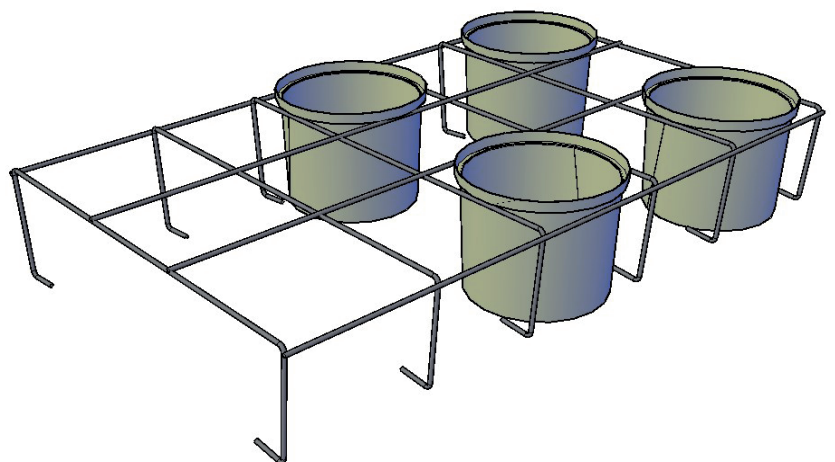

WRF330SPACE15

V-feetRack ϕ 6/8/6mm ZnAl 3x5
Length: 1901 mm
Width: 1109 mm
Height: 245 mm
Weight: 7,720 kg
Plant distance length: 392 mm
Plant distance width: 391 mm
Plant distance diagonal: 554 mm

P400SL

WRF400SPACE6

V-feetRack ϕ 8/8mm ZnAl 2x3
Length: 1798 mm
Width: 1096 mm
Height: 297 mm
Weight: 7,082 kg
Plant distance length: 700 mm
Plant distance width: 700 mm
Plant distance diagonal: 990 mm

Custom-made wire racks