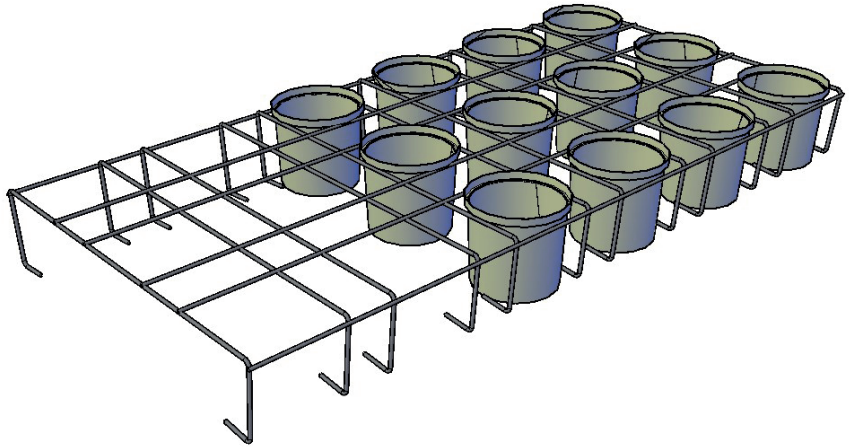

P250 STTL, P250E

WRF250SPACE18

V-feetRack $\phi 6/7$ mm ZnAl 3x6
Length: 2152 mm
Width: 1049 mm
Height: 220 mm
Weight: 8,611 kg
Plant distance length: 378 mm
Plant distance width: 396 mm
Plant distance diagonal: 547 mm