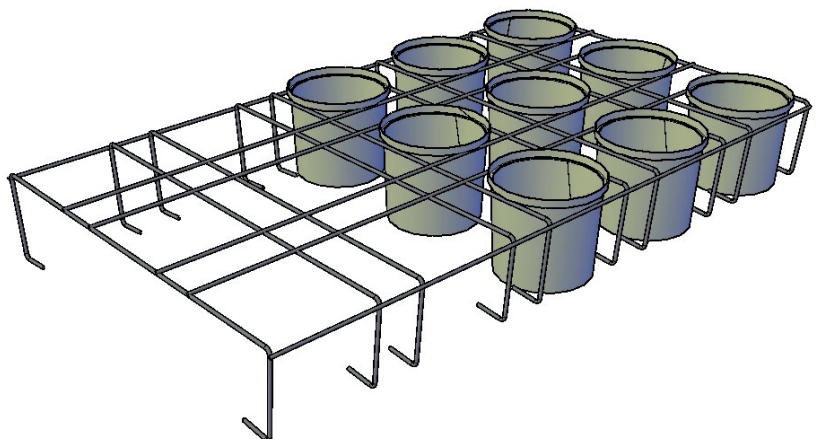

WRF250STD32

V-feetRack $\phi 6/7$ mm ZnAl 4x8
Length: 2026 mm
Width: 1010 mm
Height: 220 mm
Weight: 6,894 kg
Plant distance length: 504 mm
Plant distance width: 502 mm
Plant distance diagonal: 356 mm

P300 ST, P300DLX

WRF300SPACE15

V-feetRack $\phi 6/7$ mm ZnAl 3x5
Length: 1941 mm
Width: 1110 mm
Height: 246 mm
Weight: 7,701 kg
Plant distance length: 411 mm
Plant distance width: 409 mm
Plant distance diagonal: 580 mm